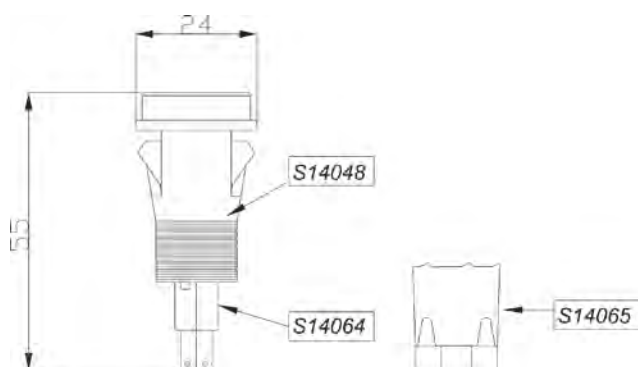

SPIE SENZA LAMPADINA/ WARNING LIGHTS WITHOUT BULB

Lampadine

12Vdc = L26005.0  
24Vdc = L26016.0

Art./Ref.	Disegno/Drawing
S14002	
S14004	

Art./Ref.	Disegno/Drawing
S14006	
S14013	
S14019	
S14024	
S14025	
S14027	
S14033	
S14038	
S14042	

SPIE SENZA LAMPADINA/ WARNING LIGHTS WITHOUT BULB

Art./Ref.	Disegno/Drawing
S14044	
S14052	
S14054	
S14055	
S14057	
S14058	
S14059	
S14060	
S14061	

Art./Ref.	Disegno/Drawing
S14062	
S14066	
S14067	
S14068	
S14076	
S14077	
S14081	
S14072	
S14082	

**SPIE SENZA LAMPADINA/ WARNING LIGHTS WITHOUT BULB**

Art./Ref.	Disegno/Drawing
02843	
02844	
02853	
02854	
02855	
08060	
08065	

Art./Ref.	Disegno/Drawing
08066	
08067	
08068	
08069	
08083	
08084	
58575	