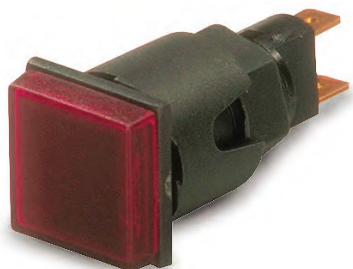

SPIE SENZA LAMPADINA/ WARNING LIGHTS WITHOUT BULB

Lampadine

12Vdc = L26005.0  
24Vdc = L26016.0

Art./Ref.	Disegno/Drawing
S14002	
S14004	

Art./Ref.	Disegno/Drawing
S14006	
S14013	
S14019	
S14024	
S14025	
S14027	
S14033	
S14038	
S14042	

SPIE SENZA LAMPADINA/ WARNING LIGHTS WITHOUT BULB

Art./Ref.	Disegno/Drawing
S14044	
S14052	
S14054	
S14055	
S14057	
S14058	
S14059	
S14060	
S14061	

Art./Ref.	Disegno/Drawing
S14062	
S14066	
S14067	
S14068	
S14076	
S14077	
S14081	
S14072	
S14082	